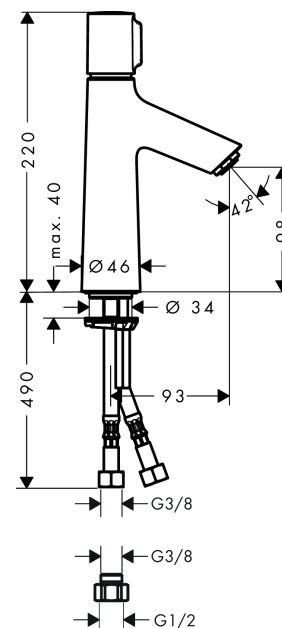

##### product features

- ComfortZone 100
- projection 108 mm
- normal spray
- flow rate at 3 bar: 5 l/min
- suitable for continuous flow water heaters
- not included: waste set

#### Technology

#### Scale drawing